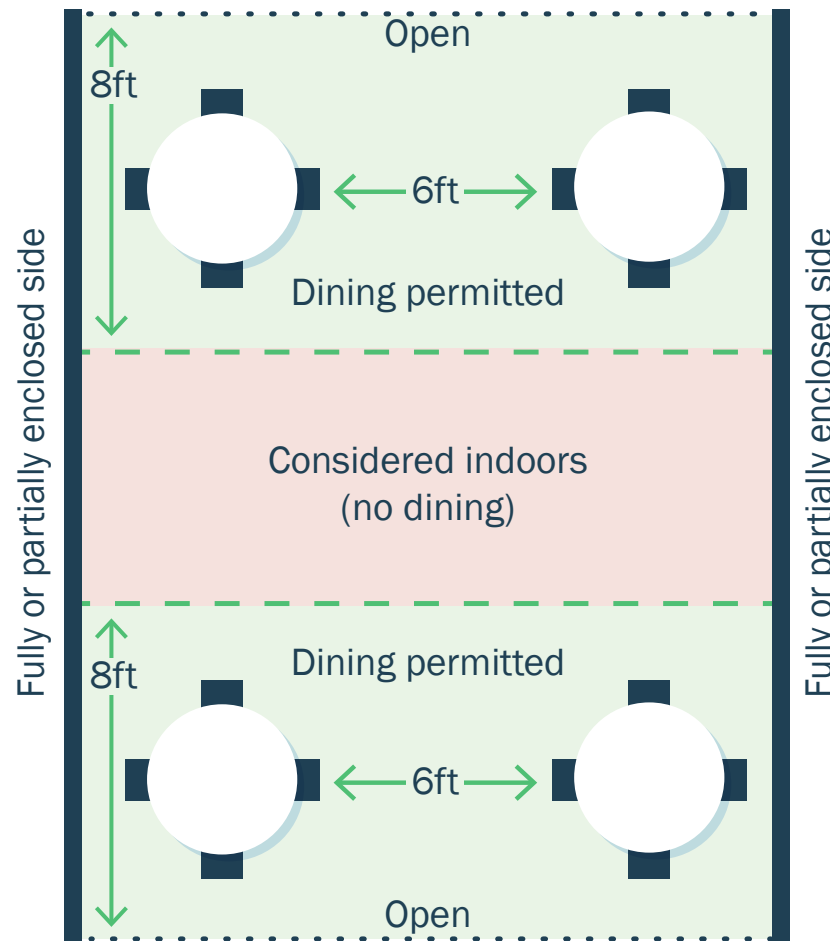

# Outdoor Seating Enclosures

Open roofs or sides must be completely open to count. Partial roofs or sides, such as half tent sides or a low wall with open windows, count as closed sides.

## Allowed

Fully enclosed space, like an igloo or small hut, with no more than 6 people from 1 group inside

## Limited Seating

## Not Allowed

Fully enclosed space, like an igloo or small hut, with 7+ people or 2+ groups inside